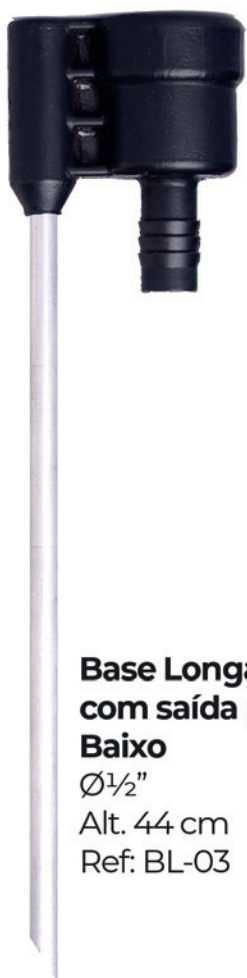

Ref: IG-03/BL-01

Ref: IG-04/BL-01

Ref: IG-05/BL-01

Ref: IG-01/BL-02

Ref: IG-02/BL-02

Ref: IG-03/BL-02

Ref: IG-04/BL-02

Ref: IG-05/BL-02

Ref: IG-01/BL-03

Ref: IG-02/BL-03

Ref: IG-03/BL-03

Ref: IG-04/BL-03

Ref: IG-05/BL-03

Base Longa com saída p/ Baixo
 Ø 1/2"
 Alt. 44 cm
 Ref: BL-03

Base Longa s/ passagem
 Ø 3/4"
 Alt. 44 cm
 Ref: BL-02

Base Longa c/ passagem
 Ø 1/2"
 Alt. 44 cm
 Ref: BL-01

Base Móvel
 Ø 1/2" ou Ø 3/4"
 Ref: BM

Base curta
 Ø 1/2" ou Ø 3/4"
 Ref: Bc

Conexões e Conectores

©COVERE.com.br

Conexões Agrícolas

Adaptador interno

União interna

Cotovelo duplo

TEE interno

Cotovelo interno

1/2"

Emb. 50

Emb. 50

Emb. 25

Emb. 25

Emb. 25